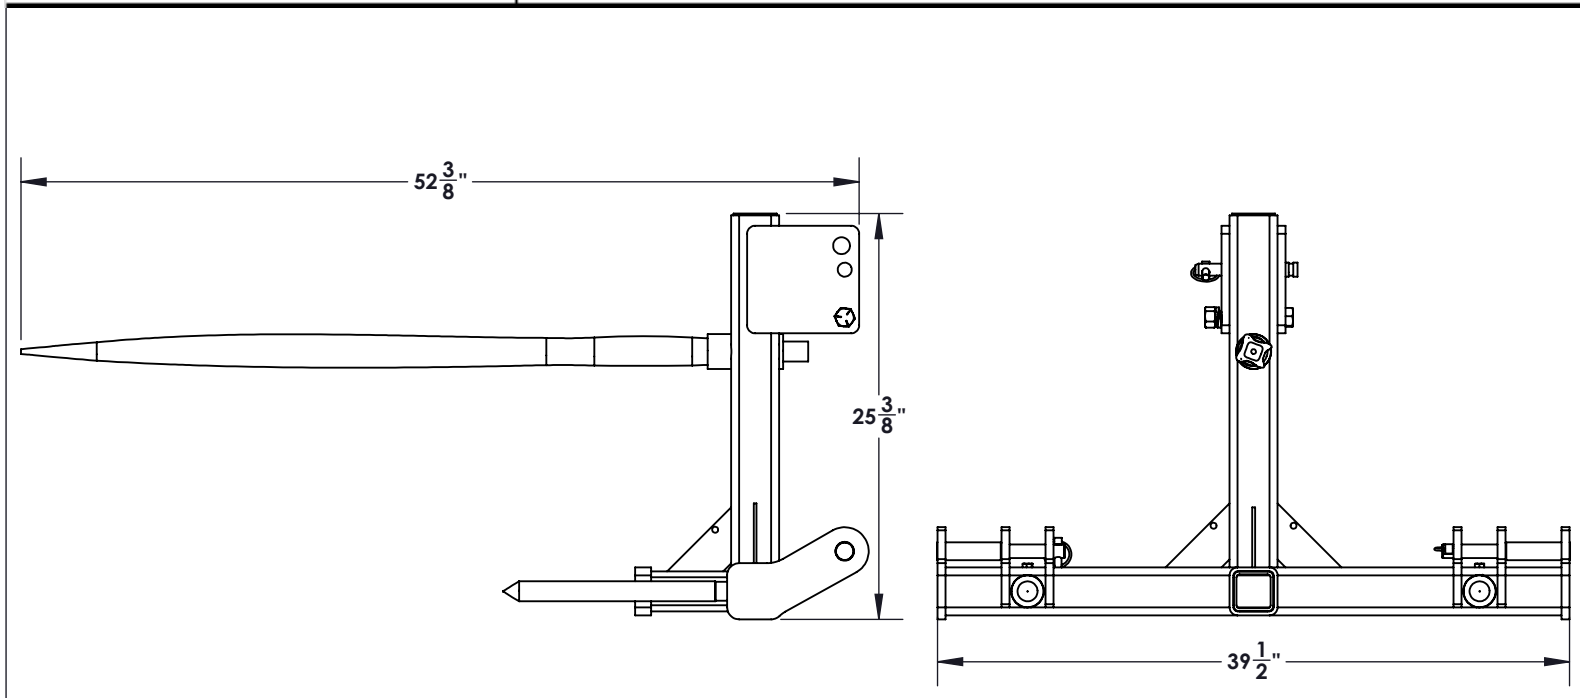

Homestead Implements Pinnacle Series 3-Point Hitch Bale Spear

Technical Specification

Model Numbers	HI-P-BS-3PT
Lift Capacity 24" From Frame	Refer to Tractor Manual for Accurate Lifting Capacity
Weight	116 lbs. (52.61 kg)
Quick-Hitch Compatible	Yes
Spear Diameter	Conus 2 (4.4 cm)
Number of Spears	1 Spear
Overall Spear Length	49" (1.24 m.)
Spear Length - Frame to Tip	44 3/8" (1.13 m.)
3-Point Hitch Category	Category-1 & Category-2
Number of Stabilizer Spears	2 Spears
Stabilizer Diameter	1 1/4" (3.1 cm.)
Stabilizer Length	14" (35.5 cm.)
Receiver Hitch	2" Receiver

DATE : 04/20/2022

PRODUCT PART NUMBER : HI-P-BS-3PT

REV. NO.

PRODUCT DESCRIPTION :

PINNACLE BALE SPEAR 3 POINT HITCH

2855 GIRTS ROAD
JAMESTOWN, NY 14701