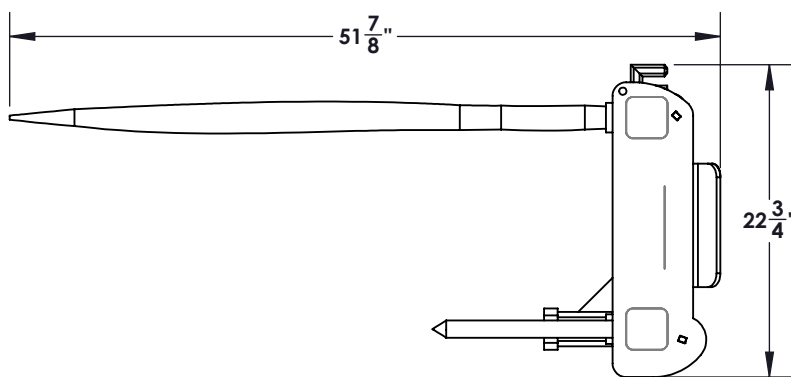

## Technical Specification

Model Numbers	HI-P-BS-FEL
Lift Capacity 24" From Frame	Refer to Tractor Manual for Accurate Lifting Capacity
Weight	164 lbs. (74.5 kg)
Spear Diameter	Conus 2 (4.4 cm)
Number of Spears	1 Spear
Spear Length	49" (1.24 m)
Total Spear Length - Frame to Tip	45" (1.14 m)
Hitch Type	Universal Quick-Attach (SSQA)
Number of Stabilizer Spears	2 Spears
Stabilizer Diameter	1 1/4" (3.1 cm)
Stabilizer Length - Frame to Tip	14" (35.5 cm)
Receiver Hitch	2" Receiver
Adaptability	Additional (2) CONUS 2 Spear can be mounted at the bottom sleeve

DATE : 04/20/2022

PRODUCT PART NUMBER : HI-P-BS-FEL

REV. NO.

PRODUCT DESCRIPTION :  
**PINNACLE BALE SPEAR FRONT END LOADER**

2855 GIRTS ROAD  
JAMESTOWN, NY 14701