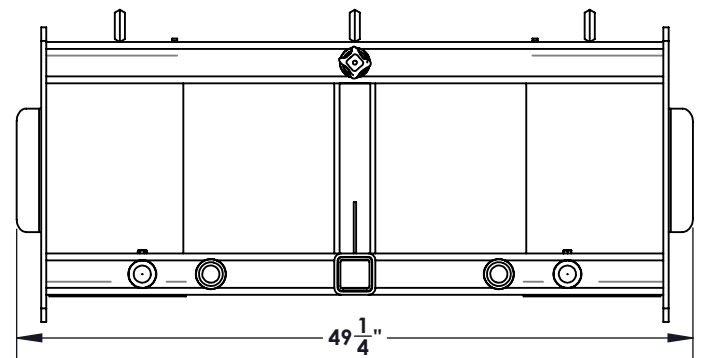

## Technical Specification

Model Numbers	HI-P-BS-FEL
Lift Capacity 24" From Frame	Refer to Tractor Manual for Accurate Lifting Capacity
Weight	164 lbs. (74.5 kg)
Spear Diameter	Conus 2 (4.4 cm)
Number of Spears	1 Spear
Spear Length	49" (1.24 m)
Total Spear Length - Frame to Tip	45" (1.14 m)
Hitch Type	Universal Quick-Attach (SSQA)
Number of Stabilizer Spears	2 Spears
Stabilizer Diameter	1 1/4" (3.1 cm)
Stabilizer Length - Frame to Tip	14" (35.5 cm)
Receiver Hitch	2" Receiver
Adaptability	Additional (2) CONUS 2 Spear can be mounted at the bottom sleeve

DATE : 04/20/2022

PRODUCT PART NUMBER : HI-P-BS-FEL

REV. NO.

PRODUCT DESCRIPTION :  
**PINNACLE BALE SPEAR FRONT END LOADER**

2855 GIRTS ROAD  
JAMESTOWN, NY 14701