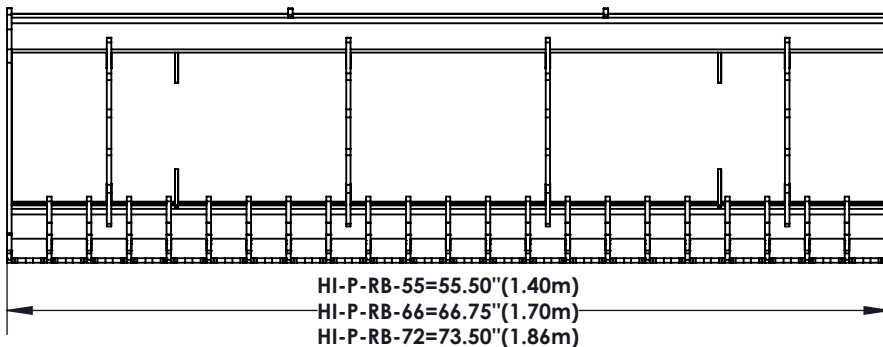

Homestead Implements Pinnacle Series Rock Bucket

Technical Specification

Model Numbers	HI-P-RB-55	HI-P-RB-66	HI-P-RB-72
Weight	230 lbs. (104.3 kg)	453 lbs. (230.9 kg)	498 lbs. (249.9 kg)
Width	55 1/2" (1.41 m)	67 1/2" (1.85 m)	73 1/2" (1.85 m)
Height	21 3/8" (54.6 cm)		
Number of Teeth	18	21	23
Teeth Spacing	3" (7.6 cm)		
Tooth Thickness	1/4" (7 mm)	3/8" (10 mm)	
Working Length of Teeth	39" (.99 m)		

DATE : **04/20/2022**

PRODUCT PART NUMBER : **HI-P-RB**

REV. NO.

PRODUCT DESCRIPTION :

PINNACLE-ROCK BUCKET

2855 GIRTS ROAD
JAMESTOWN, NY 14701