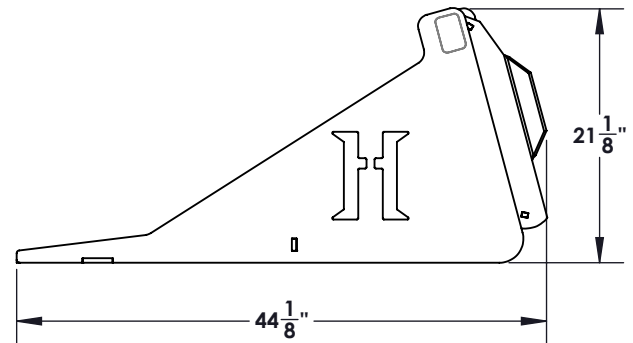

Homestead Implements Pinnacle Series Rock Bucket

Technical Specification

Model Numbers	HI-P-RB-55	HI-P-RB-66	HI-P-RB-72
Weight	230 lbs. (104.3 kg)	453 lbs. (230.9 kg)	498 lbs. (249.9 kg)
Width	55 1/2" (1.41 m)	67 1/2" (1.85 m)	73 1/2" (1.85 m)
Height	21 3/8" (54.6 cm)		
Number of Teeth	18	21	23
Teeth Spacing	3" (7.6 cm)		
Tooth Thickness	1/4" (7 mm)	3/8" (10 mm)	
Working Length of Teeth	39" (.99 m)		

DATE : **04/20/2022**

PRODUCT PART NUMBER : **HI-P-RB**

REV. NO.

PRODUCT DESCRIPTION :

PINNACLE-ROCK BUCKET

2855 GIRTS ROAD
JAMESTOWN, NY 14701