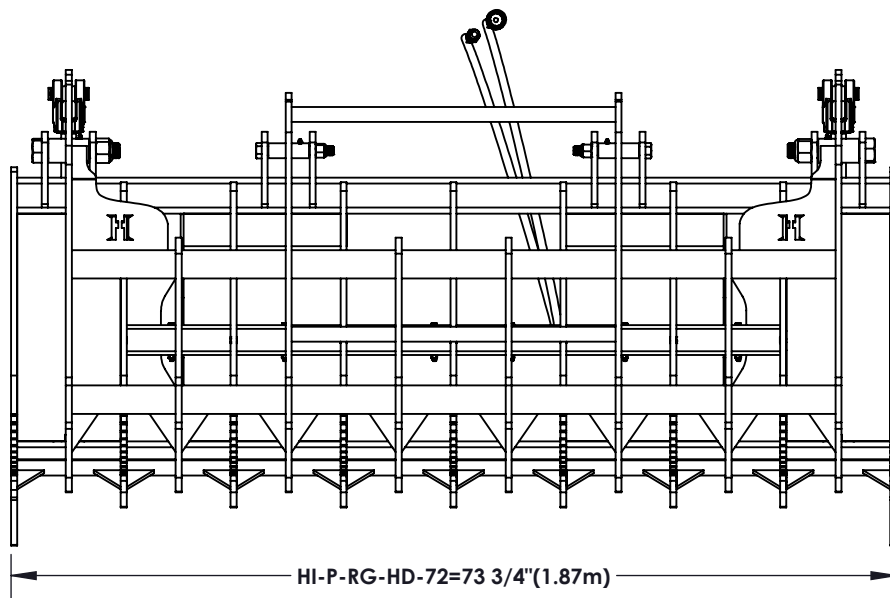

Homestead Implements Pinnacle Series Utility Root Grapple

Technical Specification

Model Numbers	HI-P-RG-HD-72
Weight	617 lbs. (280 kg)
Overall Width	73 3/4" (1.87 m)
Closed Height	39 3/4" (1 m)
Jaw Opening	47" (1.2 m)
Number of Teeth	9 Bottom & 8 Top
Teeth Spacing	8 11/16" (21.9 cm) on bottom teeth and 8 11/16" (21.9 cm) on the top teeth
Tooth Thickness & Material	1/2" (12.7 mm), HARDOX® AR450
Working Length of Teeth	12 7/8" (32.7cm)
Hydraulic Cylinder	3" (7.62cm) x 10"(25.4cm) x 1 1/4"(3.18 cm) Rod, 2 Nos.
Maximum Pressure Rating	3000 PSI
Hose Size and Connector	3/8" (9.5mm) ID with JIC flare fitting
Hose Size	1/2" (12.7mm) ID with NPT threading
Hose Pressure Rating	6000 PSI
Hitch Attachment	Universal Quick-Attach (SSQA)
Recommended Tractor HP	55-100 HP

DATE : **04/20/2022**

PRODUCT PART NUMBER : **HI-P-RG-HD**

REV. NO.

PRODUCT DESCRIPTION :
PINNACLE ROOT GRAPPLE - UTILITY

2855 GIRTS ROAD
JAMESTOWN, NY 14701