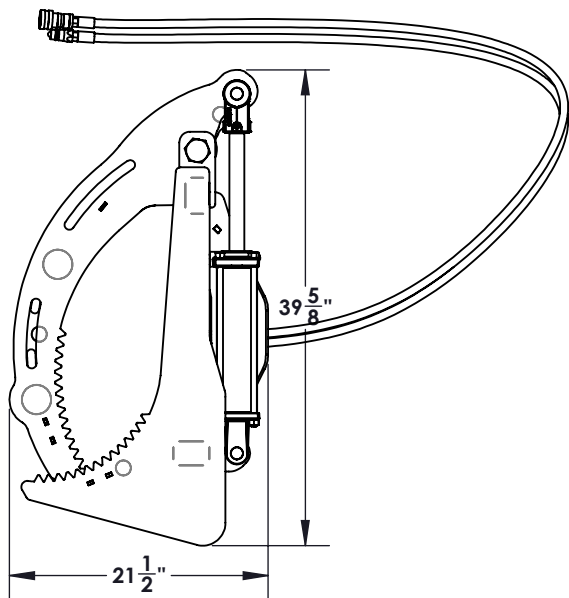

Homestead Implements Pinnacle Series Utility Root Grapple

Technical Specification

Model Numbers	HI-P-RG-HD-72
Weight	617 lbs. (280 kg)
Overall Width	73 3/4" (1.87 m)
Closed Height	39 3/4" (1 m)
Jaw Opening	47" (1.2 m)
Number of Teeth	9 Bottom & 8 Top
Teeth Spacing	8 11/16" (21.9 cm) on bottom teeth and 8 11/16" (21.9 cm) on the top teeth
Tooth Thickness & Material	1/2" (12.7 mm), HARDOX® AR450
Working Length of Teeth	12 7/8" (32.7cm)
Hydraulic Cylinder	3" (7.62cm) x 10"(25.4cm) x 1 1/4"(3.18 cm) Rod, 2 Nos.
Maximum Pressure Rating	3000 PSI
Hose Size and Connector	3/8" (9.5mm) ID with JIC flare fitting
Hose Size	1/2" (12.7mm) ID with NPT threading
Hose Pressure Rating	6000 PSI
Hitch Attachment	Universal Quick-Attach (SSQA)
Recommended Tractor HP	55-100 HP

DATE : **04/20/2022**

PRODUCT PART NUMBER : **HI-P-RG-HD**

REV. NO.

PRODUCT DESCRIPTION :
PINNACLE ROOT GRAPPLE - UTILITY

2855 GIRTS ROAD
JAMESTOWN, NY 14701