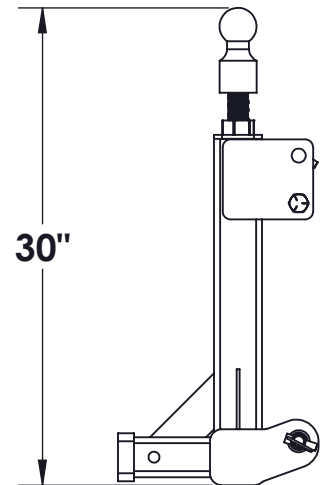

## Technical Specification

Model Numbers	HI-P-RHG
Gooseneck Operating Capacity	15,000 lbs. (6,803 kg)
Total Weight	51 lbs. (23.13 kg)
Gooseneck Ball Size	2 5/16"
Width	32"
Length	12 1/2"
Height	30"
3-Point Hitch Type	Category-1 , Fits Quick-Hitch & iMatch
Receiver Hitch	2" Receiver

DATE : **04/20/2022**

PRODUCT PART NUMBER : **HI-P-RHG**

REV. NO.

PRODUCT DESCRIPTION :  
**RECEIVER HITCH GOOSENECK**

2855 GIRTS ROAD  
JAMESTOWN, NY 14701