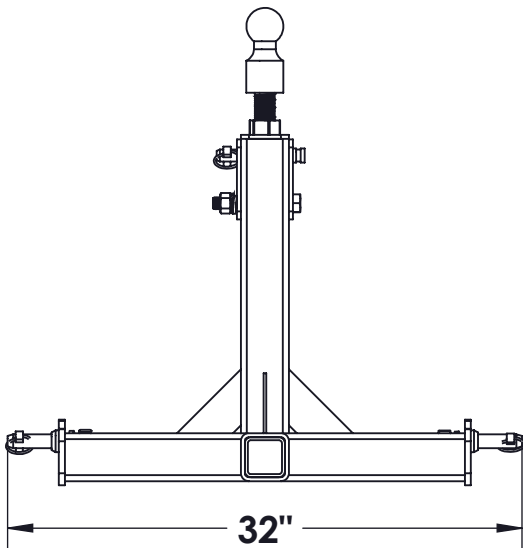

# Homestead Implements Pinnacle Series Gooseneck Receiver Hitch

## Technical Specification

Model Numbers	HI-P-RHG
Gooseneck Operating Capacity	15,000 lbs. (6,803 kg)
Total Weight	51 lbs. (23.13 kg)
Gooseneck Ball Size	2 5/16"
Width	32"
Length	12 1/2"
Height	30"
3-Point Hitch Type	Category-1 , Fits Quick-Hitch & iMatch
Receiver Hitch	2" Receiver

DATE : **04/20/2022**

PRODUCT PART NUMBER : **HI-P-RHG**

REV. NO.

PRODUCT DESCRIPTION :  
**RECEIVER HITCH GOOSENECK**

2855 GIRTS ROAD  
JAMESTOWN, NY 14701