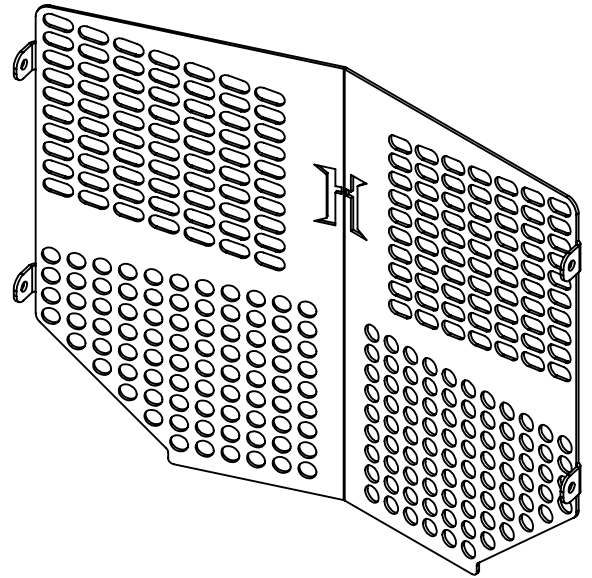

HOMESTEAD GRILL GUARD

SPECIFICATIONS

DIMENSIONS	20-3/8" X 16-1/2" X 3-3/8"
WEIGHT	6.184 LBS.
MATERIAL	12 GA. (0.105") THICK CARBON STEEL
HARDWARE	(4X) - 5/16"-18 BOLT, NYLOCK NUT AND (8X) - FLAT WASHERS PROVIDED
POWDER COAT OPTIONS	GREEN, BLACK
SUPPORTED TRACTORS	2032R, 2038R (2017- CURRENT)
SUPPORTED LOADERS	220R

THIS DRAWING, WHICH CONTAINS PROPRIETARY INFORMATION, IS THE PROPERTY OF JAMESTOWN ADVANCED PRODUCTS CORPORATION. IT SHALL NOT BE REPRODUCED IN ANY MANNER NOR DISCLOSED TO THIRD PARTIES WITHOUT WRITTEN PERMISSION OF JAMESTOWN ADVANCED PRODUCTS CORPORATION.

PRODUCT PART NUMBER : JD3

PRODUCT DESCRIPTION: JOHN DEERE GRILL GUARD - JD3

DATE : 10/2/23

REV. NO.

2855 GIRTS ROAD
JAMESTOWN, NY 14701