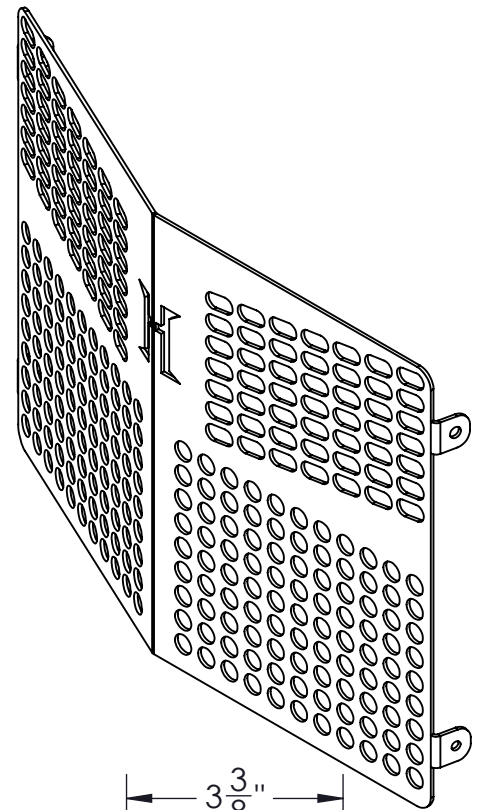

PRODUCT PART NUMBER : JD4

PRODUCT DESCRIPTION:JOHN DEERE GRILL GUARD - JD4

DATE :10/2/23

REV. NO.

2855 GIRTS ROAD  
JAMESTOWN, NY 14701

## SPECIFICATIONS

<b>DIMENSIONS</b>	20-1/4" X 14" X 3-3/8"
<b>WEIGHT</b>	5.585 LBS.
<b>MATERIAL</b>	12 GA. (0.105") THICK CARBON STEEL
<b>HARDWARE</b>	(4X) - 5/16"-18 BOLT, NYLOCK NUT AND (8X) -FLAT WASHERS PROVIDED
<b>POWDER COAT OPTIONS</b>	GREEN, BLACK
<b>SUPPORTED TRACTORS</b>	2025R
<b>SUPPORTED LOADERS</b>	120R