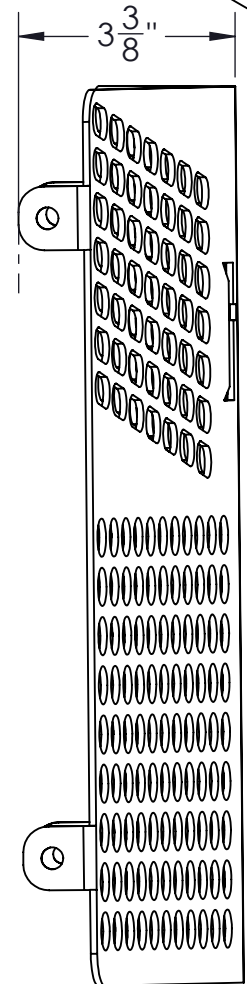

## SPECIFICATIONS

<b>DIMENSIONS</b>	18-3/8" X 17-1/8" X 4-5/8"
<b>WEIGHT</b>	8 LBS.
<b>MATERIAL</b>	12 GA. (0.105") THICK CARBON STEEL
<b>HARDWARE</b>	(2X) - 5/16"-18 BOLT AND NYLOCK NUT PROVIDED
<b>POWDER COAT OPTIONS</b>	GREEN, BLACK
<b>SUPPORTED TRACTORS</b>	3033R, 3038R, 3039R, 3045R & 3046R
<b>SUPPORTED LOADERS</b>	300R

## SPECIFICATIONS

<b>DIMENSIONS</b>	20-3/8" X 16-1/2" X 3-3/8"
<b>WEIGHT</b>	6.184 LBS.
<b>MATERIAL</b>	12 GA. (0.105") THICK CARBON STEEL
<b>HARDWARE</b>	(4X) - 5/16"-18 BOLT, NYLOCK NUT AND (8X) - FLAT WASHERS PROVIDED
<b>POWDER COAT OPTIONS</b>	GREEN, BLACK
<b>SUPPORTED TRACTORS</b>	2032R, 2038R (2017- CURRENT)
<b>SUPPORTED LOADERS</b>	220R

## SPECIFICATIONS

<b>DIMENSIONS</b>	19-1/8" X 16-1/2" X 3-1/4"
<b>WEIGHT</b>	5.654 LBS.
<b>MATERIAL</b>	12 GA. (0.105") THICK CARBON STEEL
<b>HARDWARE</b>	(4X) - 5/16"-18 BOLT, NYLOCK NUT AND (8X) -FLAT WASHERS PROVIDED
<b>POWDER COAT OPTIONS</b>	GREEN, BLACK
<b>SUPPORTED TRACTORS</b>	1025R, 1023E, 1026R
<b>SUPPORTED LOADERS</b>	120R, D120, H120

## SPECIFICATIONS

<b>DIMENSIONS</b>	20-1/4" X 14" X 3-3/8"
<b>WEIGHT</b>	5.585 LBS.
<b>MATERIAL</b>	12 GA. (0.105") THICK CARBON STEEL
<b>HARDWARE</b>	(4X) - 5/16"-18 BOLT, NYLOCK NUT AND (8X) -FLAT WASHERS PROVIDED
<b>POWDER COAT OPTIONS</b>	GREEN, BLACK
<b>SUPPORTED TRACTORS</b>	2025R
<b>SUPPORTED LOADERS</b>	120R