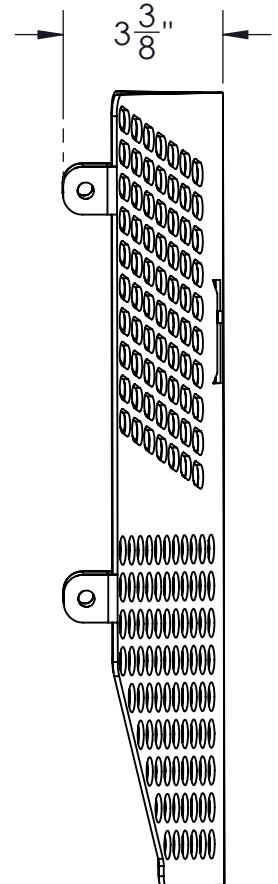

## SPECIFICATIONS

<b>DIMENSIONS</b>	18-3/8" X 17-1/8" X 4-5/8"
<b>WEIGHT</b>	8 LBS.
<b>MATERIAL</b>	12 GA. (0.105") THICK CARBON STEEL
<b>HARDWARE</b>	(2X) - 5/16"-18 BOLT AND NYLOCK NUT PROVIDED
<b>POWDER COAT OPTIONS</b>	GREEN, BLACK
<b>SUPPORTED TRACTORS</b>	3033R, 3038R, 3039R, 3045R & 3046R
<b>SUPPORTED LOADERS</b>	300R

DATE :5/24/23

PRODUCT PART NUMBER : JD2

REV. NO.

PRODUCT DESCRIPTION:JOHN DEERE GRILL GUARD - JD2

2855 GIRTS ROAD  
JAMESTOWN, NY 14701

## SPECIFICATIONS

<b>DIMENSIONS</b>	20-3/8" X 16-1/2" X 3-3/8"
<b>WEIGHT</b>	6.184 LBS.
<b>MATERIAL</b>	12 GA. (0.105") THICK CARBON STEEL
<b>HARDWARE</b>	(4X) - 5/16"-18 BOLT, NYLOCK NUT AND (8X) - FLAT WASHERS PROVIDED
<b>POWDER COAT OPTIONS</b>	GREEN, BLACK
<b>SUPPORTED TRACTORS</b>	2032R, 2038R (2017- CURRENT)
<b>SUPPORTED LOADERS</b>	220R

## SPECIFICATIONS

<b>DIMENSIONS</b>	19-1/8" X 16-1/2" X 3-1/4"
<b>WEIGHT</b>	5.654 LBS.
<b>MATERIAL</b>	12 GA. (0.105") THICK CARBON STEEL
<b>HARDWARE</b>	(4X) - 5/16"-18 BOLT, NYLOCK NUT AND (8X) -FLAT WASHERS PROVIDED
<b>POWDER COAT OPTIONS</b>	GREEN, BLACK
<b>SUPPORTED TRACTORS</b>	1025R, 1023E, 1026R
<b>SUPPORTED LOADERS</b>	120R, D120, H120