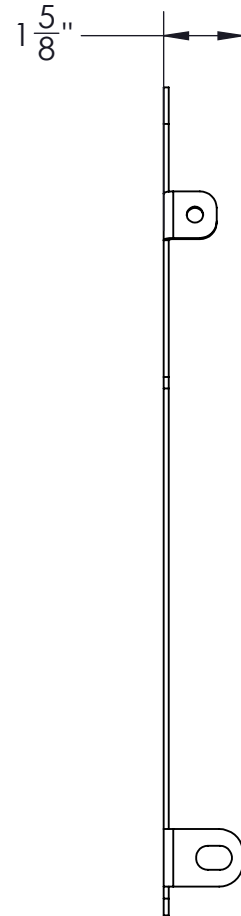

## SPECIFICATIONS

<b>DIMENSIONS</b>	18-3/8" X 17-1/8" X 4-5/8"
<b>WEIGHT</b>	8 LBS.
<b>MATERIAL</b>	12 GA. (0.105") THICK CARBON STEEL
<b>HARDWARE</b>	(2X) - 5/16"-18 BOLT AND NYLOCK NUT PROVIDED
<b>POWDER COAT OPTIONS</b>	GREEN, BLACK
<b>SUPPORTED TRACTORS</b>	3033R, 3038R, 3039R, 3045R & 3046R
<b>SUPPORTED LOADERS</b>	300R

## SPECIFICATIONS

<b>DIMENSIONS</b>	19-1/8" X 16-1/2" X 3-1/4"
<b>WEIGHT</b>	5.654 LBS.
<b>MATERIAL</b>	12 GA. (0.105") THICK CARBON STEEL
<b>HARDWARE</b>	(4X) - 5/16"-18 BOLT, NYLOCK NUT AND (8X) -FLAT WASHERS PROVIDED
<b>POWDER COAT OPTIONS</b>	GREEN, BLACK
<b>SUPPORTED TRACTORS</b>	1025R, 1023E, 1026R
<b>SUPPORTED LOADERS</b>	120R, D120, H120

## SPECIFICATIONS

<b>DIMENSIONS</b>	20-1/4" X 14" X 3-3/8"
<b>WEIGHT</b>	5.585 LBS.
<b>MATERIAL</b>	12 GA. (0.105") THICK CARBON STEEL
<b>HARDWARE</b>	(4X) - 5/16"-18 BOLT, NYLOCK NUT AND (8X) -FLAT WASHERS PROVIDED
<b>POWDER COAT OPTIONS</b>	GREEN, BLACK
<b>SUPPORTED TRACTORS</b>	2025R
<b>SUPPORTED LOADERS</b>	120R

## SPECIFICATIONS

<b>DIMENSIONS</b>	22-3/4" X 17-1/4" X 1-5/8"
<b>WEIGHT</b>	7.066 LBS.
<b>MATERIAL</b>	12 GA. (0.105") THICK CARBON STEEL
<b>HARDWARE</b>	(2X) - 5/16"-18 BOLT, NYLOCK NUT AND (4X) -FLAT WASHERS PROVIDED
<b>POWDER COAT OPTIONS</b>	GREEN, BLACK
<b>SUPPORTED TRACTORS</b>	3025E, 3025D, 3032E, 3035D, 3038E, 3043D
<b>SUPPORTED LOADERS</b>	305, D160 (FLAT FRAME)