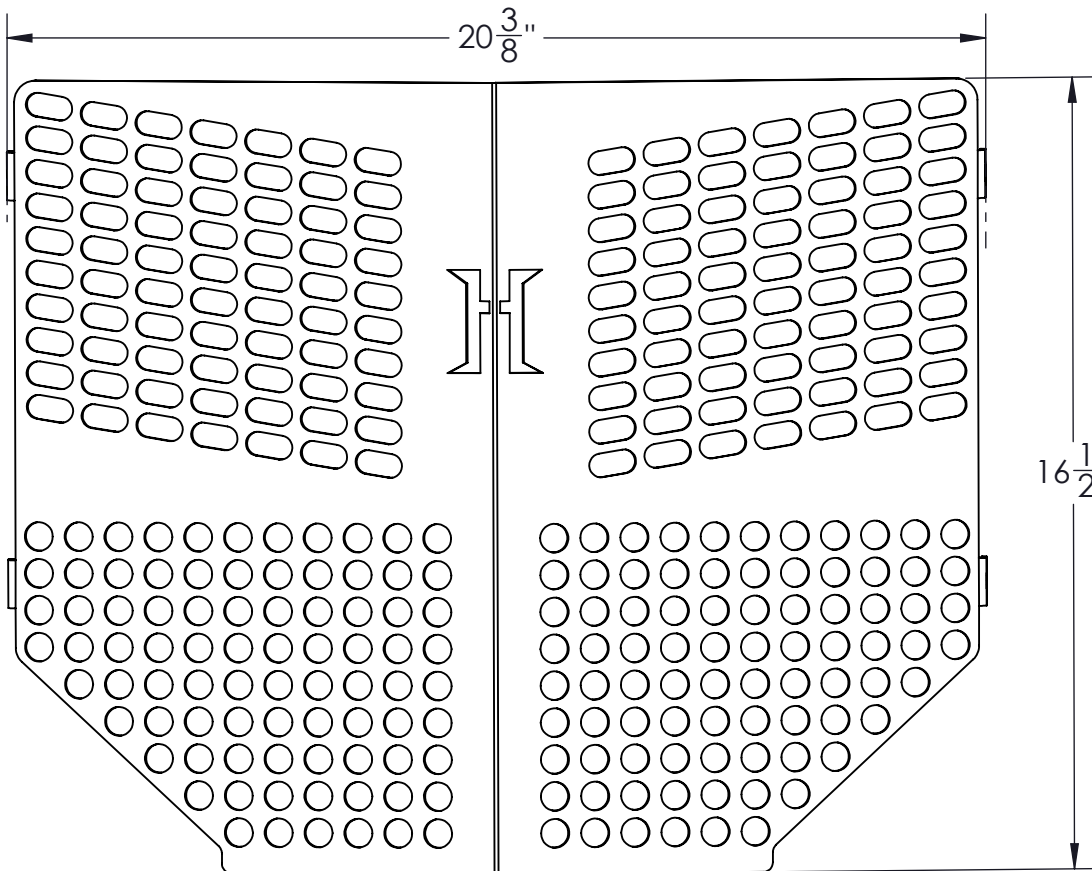

## SPECIFICATIONS

<b>DIMENSIONS</b>	20-3/8" X 16-1/2" X 3-3/8"
<b>WEIGHT</b>	6.184 LBS.
<b>MATERIAL</b>	12 GA. (0.105") THICK CARBON STEEL
<b>HARDWARE</b>	(4X) - 5/16"-18 BOLT, NYLOCK NUT AND (8X) - FLAT WASHERS PROVIDED
<b>POWDER COAT OPTIONS</b>	GREEN, BLACK
<b>SUPPORTED TRACTORS</b>	2032R, 2038R (2017- CURRENT)
<b>SUPPORTED LOADERS</b>	220R