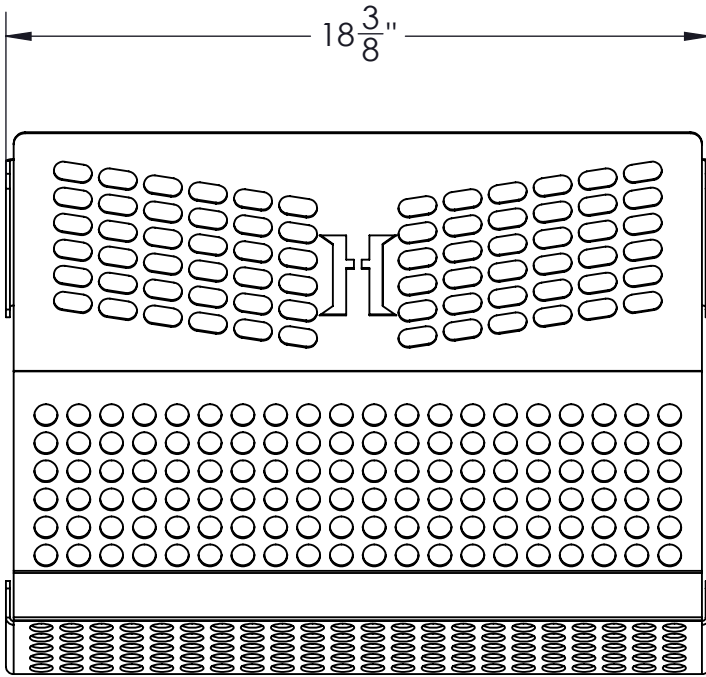

## SPECIFICATIONS

<b>DIMENSIONS</b>	18-3/8" X 17-1/8" X 4-5/8"
<b>WEIGHT</b>	8 LBS.
<b>MATERIAL</b>	12 GA. (0.105") THICK CARBON STEEL
<b>HARDWARE</b>	(2X) - 5/16"-18 BOLT AND NYLOCK NUT PROVIDED
<b>POWDER COAT OPTIONS</b>	GREEN, BLACK
<b>SUPPORTED TRACTORS</b>	3033R, 3038R, 3039R, 3045R & 3046R
<b>SUPPORTED LOADERS</b>	300R

PRODUCT PART NUMBER : JD1

PRODUCT DESCRIPTION:JOHN DEERE GRILL GUARD - JD1

DATE :5/2/23

REV. NO.

2855 GIRTS ROAD  
JAMESTOWN, NY 14701

**HOMESTEAD GRILL GUARD JD2**

**SPECIFICATIONS**

<b>DIMENSIONS</b>	23" X 14-1/2" X 2-1/4"
<b>WEIGHT</b>	6.34 LBS.
<b>MATERIAL</b>	12 GA. (0.105") THICK CARBON STEEL
<b>HARDWARE</b>	(2X) - 5/16"-18 BOLT NYLOCK NUT & FLAT WASHERS PROVIDED
<b>POWDER COAT OPTIONS</b>	GREEN, BLACK
<b>SUPPORTED TRACTORS</b>	3025D, 3035D, 3043D 3032E, 3036E, 3038E
<b>SUPPORTED LOADERS</b>	300E

## SPECIFICATIONS

<b>DIMENSIONS</b>	20-3/8" X 16-1/2" X 3-3/8"
<b>WEIGHT</b>	6.184 LBS.
<b>MATERIAL</b>	12 GA. (0.105") THICK CARBON STEEL
<b>HARDWARE</b>	(4X) - 5/16"-18 BOLT, NYLOCK NUT AND (8X) - FLAT WASHERS PROVIDED
<b>POWDER COAT OPTIONS</b>	GREEN, BLACK
<b>SUPPORTED TRACTORS</b>	2032R, 2038R (2017- CURRENT)
<b>SUPPORTED LOADERS</b>	220R