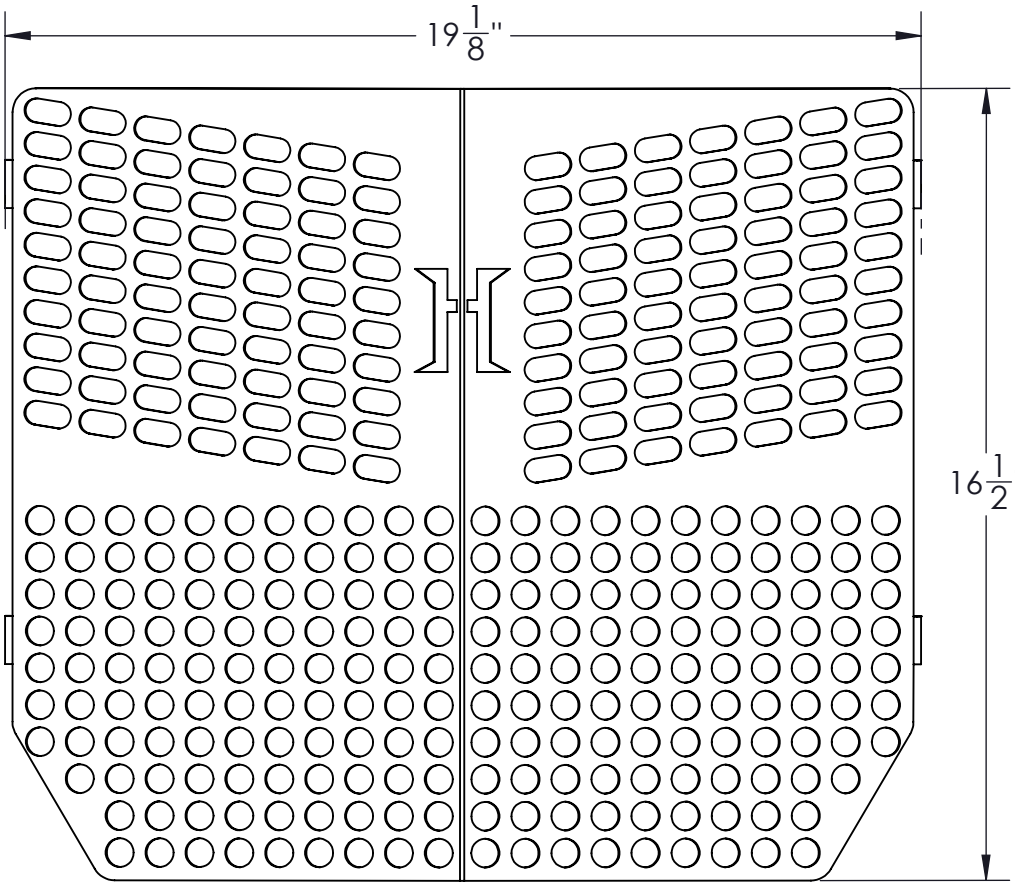

## SPECIFICATIONS

<b>DIMENSIONS</b>	19-1/8" X 16-1/2" X 3-1/4"
<b>WEIGHT</b>	5.654 LBS.
<b>MATERIAL</b>	12 GA. (0.105") THICK CARBON STEEL
<b>HARDWARE</b>	(4X) - 5/16"-18 BOLT, NYLOCK NUT AND (8X) -FLAT WASHERS PROVIDED
<b>POWDER COAT OPTIONS</b>	GREEN, BLACK
<b>SUPPORTED TRACTORS</b>	1025R, 1023E, 1026R
<b>SUPPORTED LOADERS</b>	120R, D120, H120