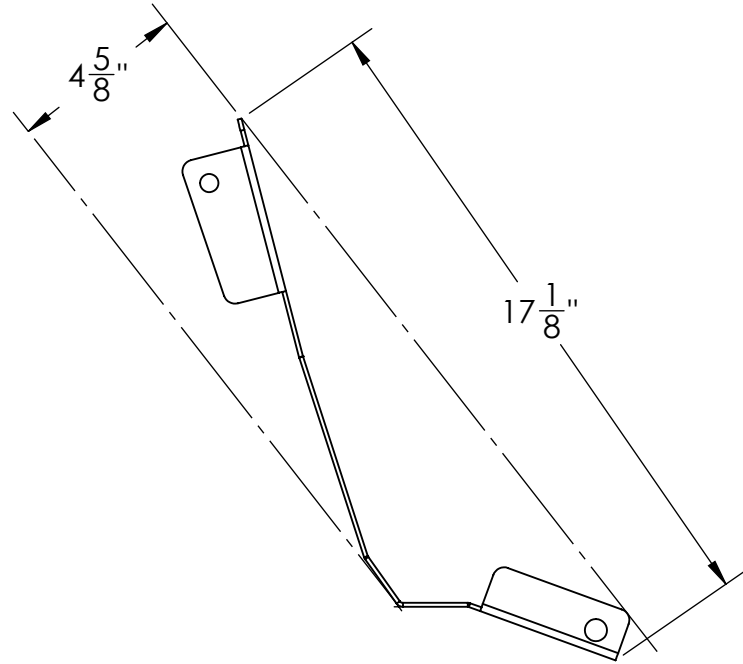

## SPECIFICATIONS

<b>DIMENSIONS</b>	18-3/8" X 17-1/8" X 4-5/8"
<b>WEIGHT</b>	8 LBS.
<b>MATERIAL</b>	12 GA. (0.105") THICK CARBON STEEL
<b>HARDWARE</b>	(2X) - 5/16"-18 BOLT AND NYLOCK NUT PROVIDED
<b>POWDER COAT OPTIONS</b>	GREEN, BLACK
<b>SUPPORTED TRACTORS</b>	3033R, 3038R, 3039R, 3045R & 3046R
<b>SUPPORTED LOADERS</b>	300R

## SPECIFICATIONS

<b>DIMENSIONS</b>	20-3/8" X 16-1/2" X 3-3/8"
<b>WEIGHT</b>	6.184 LBS.
<b>MATERIAL</b>	12 GA. (0.105") THICK CARBON STEEL
<b>HARDWARE</b>	(4X) - 5/16"-18 BOLT, NYLOCK NUT AND (8X) - FLAT WASHERS PROVIDED
<b>POWDER COAT OPTIONS</b>	GREEN, BLACK
<b>SUPPORTED TRACTORS</b>	2032R, 2038R (2017- CURRENT)
<b>SUPPORTED LOADERS</b>	220R

## SPECIFICATIONS

<b>DIMENSIONS</b>	19-1/8" X 16-1/2" X 3-1/4"
<b>WEIGHT</b>	5.654 LBS.
<b>MATERIAL</b>	12 GA. (0.105") THICK CARBON STEEL
<b>HARDWARE</b>	(4X) - 5/16"-18 BOLT, NYLOCK NUT AND (8X) -FLAT WASHERS PROVIDED
<b>POWDER COAT OPTIONS</b>	GREEN, BLACK
<b>SUPPORTED TRACTORS</b>	1025R, 1023E, 1026R
<b>SUPPORTED LOADERS</b>	120R, D120, H120

## SPECIFICATIONS

<b>DIMENSIONS</b>	20-1/4" X 14" X 3-3/8"
<b>WEIGHT</b>	5.585 LBS.
<b>MATERIAL</b>	12 GA. (0.105") THICK CARBON STEEL
<b>HARDWARE</b>	(4X) - 5/16"-18 BOLT, NYLOCK NUT AND (8X) -FLAT WASHERS PROVIDED
<b>POWDER COAT OPTIONS</b>	GREEN, BLACK
<b>SUPPORTED TRACTORS</b>	2025R
<b>SUPPORTED LOADERS</b>	120R