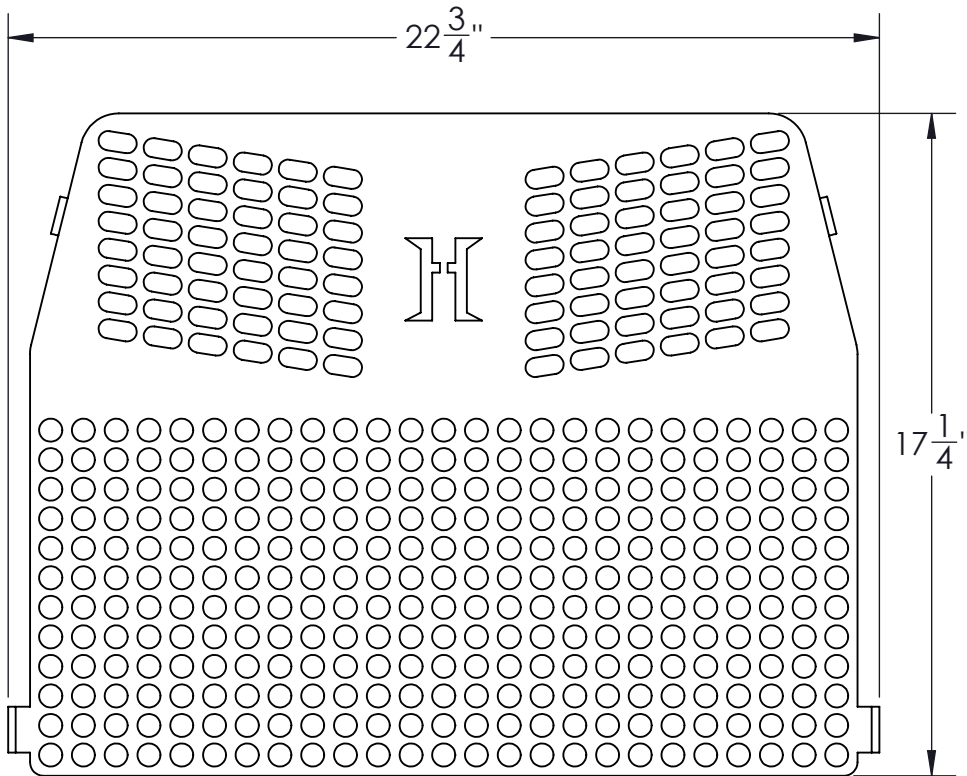

## SPECIFICATIONS

<b>DIMENSIONS</b>	20-1/4" X 14" X 3-3/8"
<b>WEIGHT</b>	5.585 LBS.
<b>MATERIAL</b>	12 GA. (0.105") THICK CARBON STEEL
<b>HARDWARE</b>	(4X) - 5/16"-18 BOLT, NYLOCK NUT AND (8X) -FLAT WASHERS PROVIDED
<b>POWDER COAT OPTIONS</b>	GREEN, BLACK
<b>SUPPORTED TRACTORS</b>	2025R
<b>SUPPORTED LOADERS</b>	120R

PRODUCT PART NUMBER : JD5

PRODUCT DESCRIPTION:JOHN DEERE GRILL GUARD - JD5

DATE :10/2/23

REV. NO.

2855 GIRTS ROAD  
JAMESTOWN, NY 14701

## SPECIFICATIONS

<b>DIMENSIONS</b>	22-3/4" X 17-1/4" X 1-5/8"
<b>WEIGHT</b>	7.066 LBS.
<b>MATERIAL</b>	12 GA. (0.105") THICK CARBON STEEL
<b>HARDWARE</b>	(2X) - 5/16"-18 BOLT, NYLOCK NUT AND (4X) -FLAT WASHERS PROVIDED
<b>POWDER COAT OPTIONS</b>	GREEN, BLACK
<b>SUPPORTED TRACTORS</b>	3025E, 3025D, 3032E, 3035D, 3038E, 3043D
<b>SUPPORTED LOADERS</b>	305, D160 (FLAT FRAME)