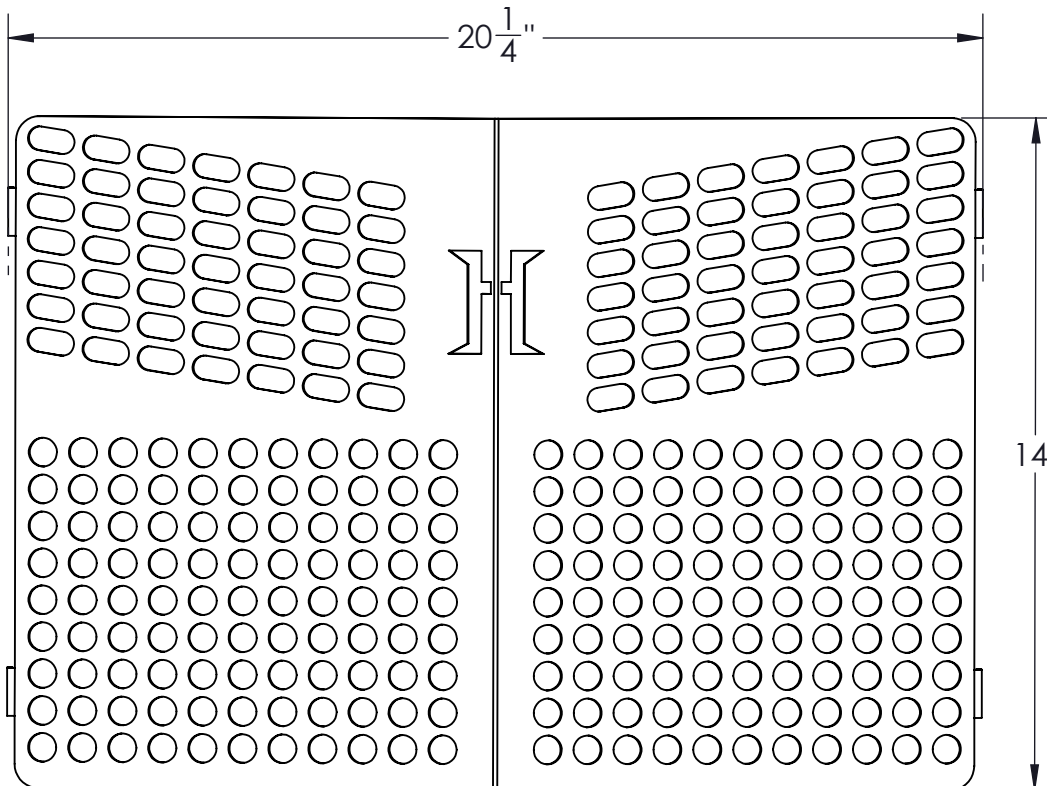

## SPECIFICATIONS

<b>DIMENSIONS</b>	20-1/4" X 14" X 3-3/8"
<b>WEIGHT</b>	5.585 LBS.
<b>MATERIAL</b>	12 GA. (0.105") THICK CARBON STEEL
<b>HARDWARE</b>	(4X) - 5/16"-18 BOLT, NYLOCK NUT AND (8X) -FLAT WASHERS PROVIDED
<b>POWDER COAT OPTIONS</b>	GREEN, BLACK
<b>SUPPORTED TRACTORS</b>	2025R
<b>SUPPORTED LOADERS</b>	120R