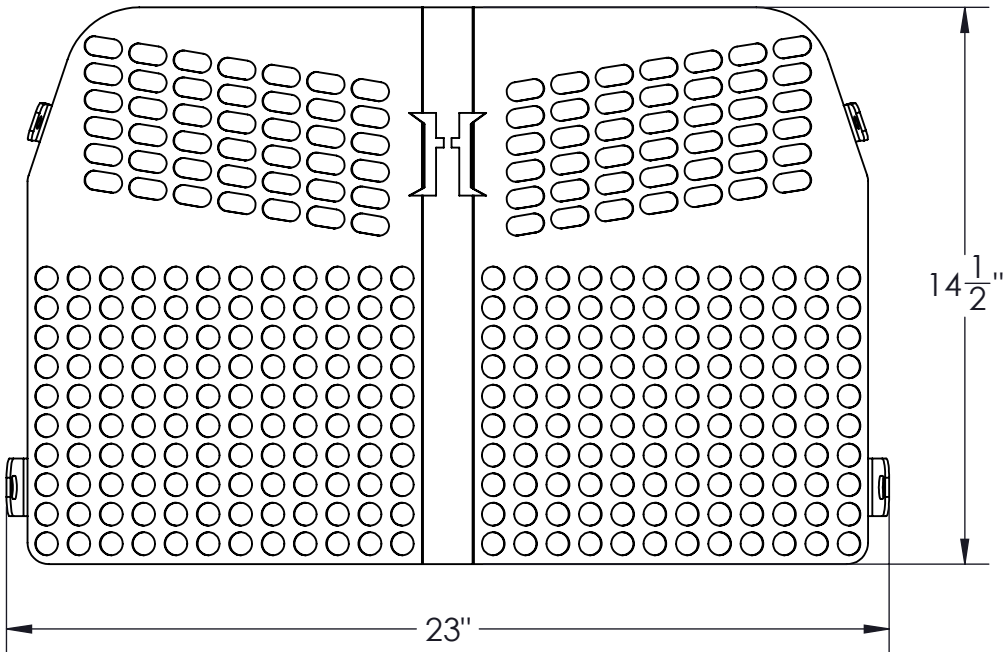

## SPECIFICATIONS

<b>DIMENSIONS</b>	18-3/8" X 17-1/8" X 4-5/8"
<b>WEIGHT</b>	8 LBS.
<b>MATERIAL</b>	12 GA. (0.105") THICK CARBON STEEL
<b>HARDWARE</b>	(2X) - 5/16"-18 BOLT AND NYLOCK NUT PROVIDED
<b>POWDER COAT OPTIONS</b>	GREEN, BLACK
<b>SUPPORTED TRACTORS</b>	3033R, 3038R, 3039R, 3045R & 3046R
<b>SUPPORTED LOADERS</b>	300R

PRODUCT PART NUMBER : JD1

PRODUCT DESCRIPTION:JOHN DEERE GRILL GUARD - JD1

DATE :5/2/23

REV. NO.

2855 GIRTS ROAD  
JAMESTOWN, NY 14701

**HOMESTEAD GRILL GUARD JD2**

**SPECIFICATIONS**

<b>DIMENSIONS</b>	23" X 14-1/2" X 2-1/4"
<b>WEIGHT</b>	6.34 LBS.
<b>MATERIAL</b>	12 GA. (0.105") THICK CARBON STEEL
<b>HARDWARE</b>	(2X) - 5/16"-18 BOLT NYLOCK NUT & FLAT WASHERS PROVIDED
<b>POWDER COAT OPTIONS</b>	GREEN, BLACK
<b>SUPPORTED TRACTORS</b>	3025D, 3035D, 3043D 3032E, 3036E, 3038E
<b>SUPPORTED LOADERS</b>	300E