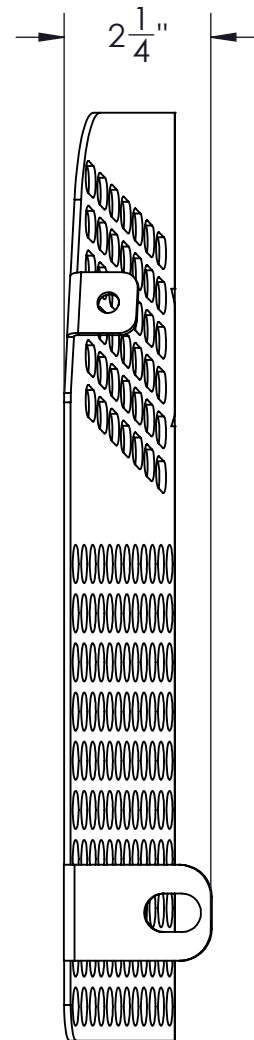

## SPECIFICATIONS

<b>DIMENSIONS</b>	18-3/8" X 17-1/8" X 4-5/8"
<b>WEIGHT</b>	8 LBS.
<b>MATERIAL</b>	12 GA. (0.105") THICK CARBON STEEL
<b>HARDWARE</b>	(2X) - 5/16"-18 BOLT AND NYLOCK NUT PROVIDED
<b>POWDER COAT OPTIONS</b>	GREEN, BLACK
<b>SUPPORTED TRACTORS</b>	3033R, 3038R, 3039R, 3045R & 3046R
<b>SUPPORTED LOADERS</b>	300R

PRODUCT PART NUMBER : JD1

PRODUCT DESCRIPTION:JOHN DEERE GRILL GUARD - JD1

DATE :5/2/23

REV. NO.

2855 GIRTS ROAD  
JAMESTOWN, NY 14701

**HOMESTEAD GRILL GUARD JD2**

**SPECIFICATIONS**

<b>DIMENSIONS</b>	23" X 14-1/2" X 2-1/4"
<b>WEIGHT</b>	6.34 LBS.
<b>MATERIAL</b>	12 GA. (0.105") THICK CARBON STEEL
<b>HARDWARE</b>	(2X) - 5/16"-18 BOLT NYLOCK NUT & FLAT WASHERS PROVIDED
<b>POWDER COAT OPTIONS</b>	GREEN, BLACK
<b>SUPPORTED TRACTORS</b>	3025D, 3035D, 3043D 3032E, 3036E, 3038E
<b>SUPPORTED LOADERS</b>	300E

## SPECIFICATIONS

<b>DIMENSIONS</b>	20-3/8" X 16-1/2" X 3-3/8"
<b>WEIGHT</b>	6.184 LBS.
<b>MATERIAL</b>	12 GA. (0.105") THICK CARBON STEEL
<b>HARDWARE</b>	(4X) - 5/16"-18 BOLT, NYLOCK NUT AND (8X) - FLAT WASHERS PROVIDED
<b>POWDER COAT OPTIONS</b>	GREEN, BLACK
<b>SUPPORTED TRACTORS</b>	2032R, 2038R (2017- CURRENT)
<b>SUPPORTED LOADERS</b>	220R

## SPECIFICATIONS

<b>DIMENSIONS</b>	19-1/8" X 16-1/2" X 3-1/4"
<b>WEIGHT</b>	5.654 LBS.
<b>MATERIAL</b>	12 GA. (0.105") THICK CARBON STEEL
<b>HARDWARE</b>	(4X) - 5/16"-18 BOLT, NYLOCK NUT AND (8X) -FLAT WASHERS PROVIDED
<b>POWDER COAT OPTIONS</b>	GREEN, BLACK
<b>SUPPORTED TRACTORS</b>	1025R, 1023E, 1026R
<b>SUPPORTED LOADERS</b>	120R, D120, H120