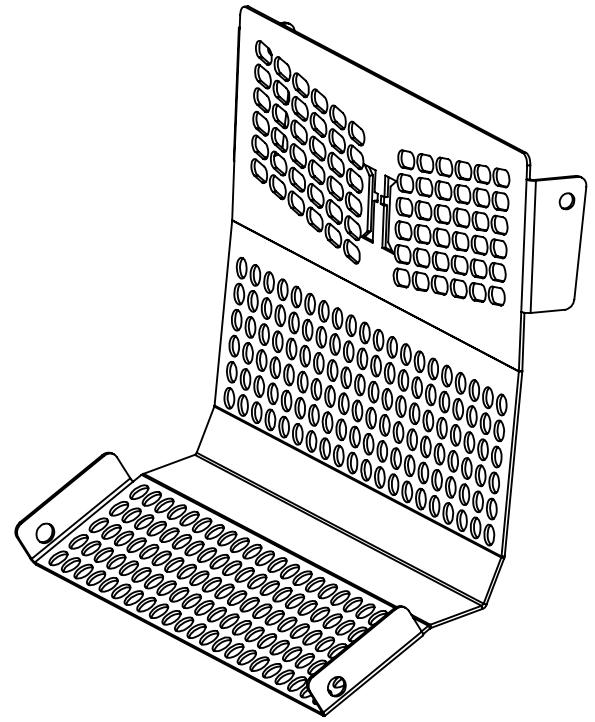

# HOMESTEAD GRILL GUARD

## SPECIFICATIONS

<b>DIMENSIONS</b>	18-3/8" X 17-1/8" X 4-5/8"
<b>WEIGHT</b>	8 LBS.
<b>MATERIAL</b>	12 GA. (0.105") THICK CARBON STEEL
<b>HARDWARE</b>	(2X) - 5/16"-18 BOLT AND NYLOCK NUT PROVIDED
<b>POWDER COAT OPTIONS</b>	GREEN, BLACK
<b>SUPPORTED TRACTORS</b>	3033R, 3038R, 3039R, 3045R & 3046R
<b>SUPPORTED LOADERS</b>	300R

PRODUCT PART NUMBER : JD1

PRODUCT DESCRIPTION:JOHN DEERE GRILL GUARD - JD1

DATE :5/2/23

REV. NO.

2855 GIRTS ROAD  
JAMESTOWN, NY 14701

**HOMESTEAD GRILL GUARD JD2**

**SPECIFICATIONS**

<b>DIMENSIONS</b>	23" X 14-1/2" X 2-1/4"
<b>WEIGHT</b>	6.34 LBS.
<b>MATERIAL</b>	12 GA. (0.105") THICK CARBON STEEL
<b>HARDWARE</b>	(2X) - 5/16"-18 BOLT NYLOCK NUT & FLAT WASHERS PROVIDED
<b>POWDER COAT OPTIONS</b>	GREEN, BLACK
<b>SUPPORTED TRACTORS</b>	3025D, 3035D, 3043D 3032E, 3036E, 3038E
<b>SUPPORTED LOADERS</b>	300E