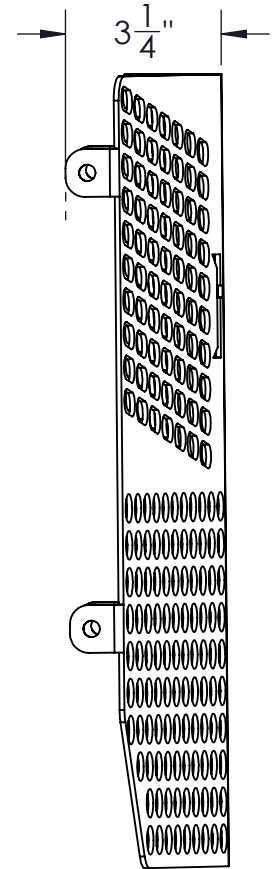

## SPECIFICATIONS

<b>DIMENSIONS</b>	18-3/8" X 17-1/8" X 4-5/8"
<b>WEIGHT</b>	8 LBS.
<b>MATERIAL</b>	12 GA. (0.105") THICK CARBON STEEL
<b>HARDWARE</b>	(2X) - 5/16"-18 BOLT AND NYLOCK NUT PROVIDED
<b>POWDER COAT OPTIONS</b>	GREEN, BLACK
<b>SUPPORTED TRACTORS</b>	3033R, 3038R, 3039R, 3045R & 3046R
<b>SUPPORTED LOADERS</b>	300R

## SPECIFICATIONS

<b>DIMENSIONS</b>	20-3/8" X 16-1/2" X 3-3/8"
<b>WEIGHT</b>	6.184 LBS.
<b>MATERIAL</b>	12 GA. (0.105") THICK CARBON STEEL
<b>HARDWARE</b>	(4X) - 5/16"-18 BOLT, NYLOCK NUT AND (8X) - FLAT WASHERS PROVIDED
<b>POWDER COAT OPTIONS</b>	GREEN, BLACK
<b>SUPPORTED TRACTORS</b>	2032R, 2038R (2017- CURRENT)
<b>SUPPORTED LOADERS</b>	220R

## SPECIFICATIONS

<b>DIMENSIONS</b>	19-1/8" X 16-1/2" X 3-1/4"
<b>WEIGHT</b>	5.654 LBS.
<b>MATERIAL</b>	12 GA. (0.105") THICK CARBON STEEL
<b>HARDWARE</b>	(4X) - 5/16"-18 BOLT, NYLOCK NUT AND (8X) -FLAT WASHERS PROVIDED
<b>POWDER COAT OPTIONS</b>	GREEN, BLACK
<b>SUPPORTED TRACTORS</b>	1025R, 1023E, 1026R
<b>SUPPORTED LOADERS</b>	120R, D120, H120

## SPECIFICATIONS

<b>DIMENSIONS</b>	20-1/4" X 14" X 3-3/8"
<b>WEIGHT</b>	5.585 LBS.
<b>MATERIAL</b>	12 GA. (0.105") THICK CARBON STEEL
<b>HARDWARE</b>	(4X) - 5/16"-18 BOLT, NYLOCK NUT AND (8X) -FLAT WASHERS PROVIDED
<b>POWDER COAT OPTIONS</b>	GREEN, BLACK
<b>SUPPORTED TRACTORS</b>	2025R
<b>SUPPORTED LOADERS</b>	120R