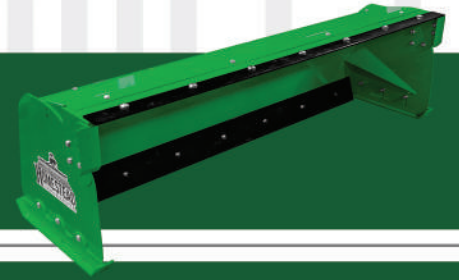

JD- SNOW PUSHER

Homestead Implements Pinnacle Series Snow Pusher (John Deere)

Technical Specification

Model Numbers	HI-P-SP-JD-60	HI-P-SP-JD-72	HI-P-SP-JD-84
Working Width	60"	72"	84"
Overall Height	25"		
Approximate Capacity	17 ft ³	20 ft ³	23 ft ³
Total Weight w/ Mount & Blade	295 lbs.	320 lbs.	348 lbs.
Horsepower Range	Up to 55 HP		
Hitch Type	John Deere Hook & Pin - Compatible With: D120, 120R, 220R, 300E, 300R, 320R, 400E, 400R, 400X		
Skid Shoes	3/8" x 3" Replaceable		
Moldboard Thickness	10 Ga.		
Side Panel Thickness	1/4"		
Blades	HARDOX® 450, 5/16" x 6" Reversible and Replaceable Blade		
Blade Marker	Mounting Position Provided to mount markers		