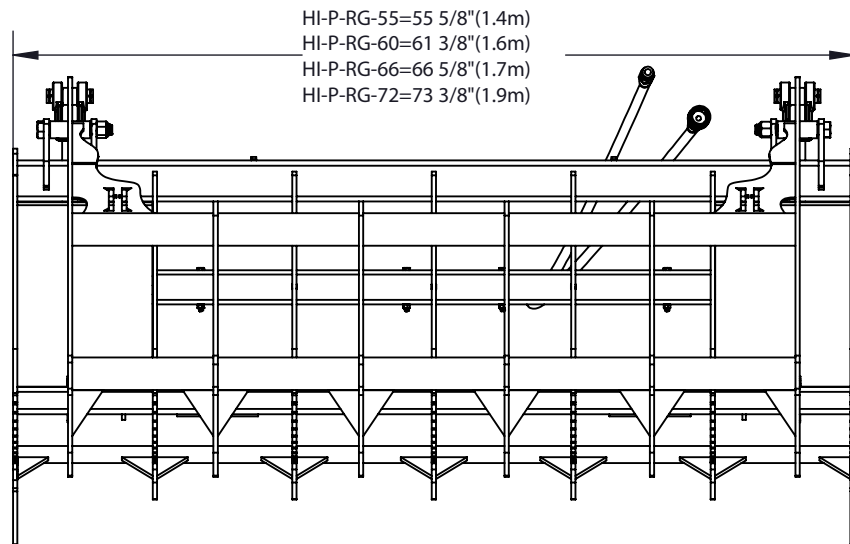

Homestead Implements Pinnacle Series Root Grapple

Technical Specification

Model Numbers	HI-RG-55	HI-RG-60	HI-RG-66	HI-RG-72
Weight	302 lbs. (137 kg)	312 lbs. (141 kg)	325 lbs. (147 kg)	366 lbs. (166 kg)
Overall Width	55 5/8" (1.4m)	61 3/8" (1.6m)	66 5/8" (1.7m)	73 3/8" (1.86 m)
Closed Height	34 3/16" (86.8cm)			
Maximum Jaw Opening	39 1/2" (100.3cm)			
Number of Teeth	7 Bottom & 6 Top			9 Bottom & 8 Top
Teeth Spacing	8 7/8" (22.6cm) on bottom teeth and 8 7/4" (22.6cm) on the top teeth	9 7/8" (25.1cm) on bottom teeth and 10 1/4" (26.1cm) on the top teeth	10 3/8" (26.4cm) on bottom teeth and 11 1/2" (29.2cm) on the top teeth	8 7/8" (22.5 cm) on bottom teeth and 9" (22.86 cm) on the top teeth
Tooth Thickness & Material	5/16" (7.9mm), HARDOX® 450			
Length of Teeth	12 7/8" (32.7cm)			
Hydraulic Cylinder(s)	2" (5.1cm) x 6"(15.2cm) x 1 1/8"(2.8cm) Rod, 2 Nos.			
Maximum Pressure Rating	3000 PSI			
Hose Size & Connector	3/8" (9.5mm) ID with JIC flare fitting			
Hose Size (tractor)	1/2" (12.7mm) ID with NPT threading			
Recommended Tractor HP	Up to 55HP			
Hitch Attachment	Universal Quick-Attach (SSQA)			

DATE : **04/20/2022**

PRODUCT PART NUMBER : HI-P-RG

REV. NO.

PRODUCT DESCRIPTION :
PINNACLE ROOT GRAPPLE

2855 GIRTS ROAD
JAMESTOWN, NY 14701