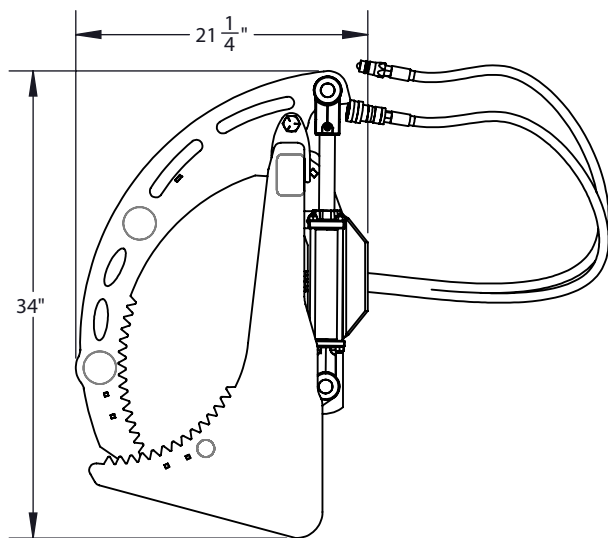

Homestead Implements Pinnacle Series Root Grapple

Technical Specification

Model Numbers	HI-RG-55	HI-RG-60	HI-RG-66	HI-RG-72
Weight	302 lbs. (137 kg)	312 lbs. (141 kg)	325 lbs. (147 kg)	366 lbs. (166 kg)
Overall Width	55 5/8" (1.4m)	61 3/8" (1.6m)	66 5/8" (1.7m)	73 3/8" (1.86 m)
Closed Height	34 3/16" (86.8cm)			
Maximum Jaw Opening	39 1/2" (100.3cm)			
Number of Teeth	7 Bottom & 6 Top			9 Bottom & 8 Top
Teeth Spacing	8 7/8" (22.6cm) on bottom teeth and 8 7/4" (22.6cm) on the top teeth	9 7/8" (25.1cm) on bottom teeth and 10 1/4" (26.1cm) on the top teeth	10 3/8" (26.4cm) on bottom teeth and 11 1/2" (29.2cm) on the top teeth	8 7/8" (22.5 cm) on bottom teeth and 9" (22.86 cm) on the top teeth
Tooth Thickness & Material	5/16" (7.9mm), HARDOX® 450			
Length of Teeth	12 7/8" (32.7cm)			
Hydraulic Cylinder(s)	2" (5.1cm) x 6"(15.2cm) x 1 1/8"(2.8cm) Rod, 2 Nos.			
Maximum Pressure Rating	3000 PSI			
Hose Size & Connector	3/8" (9.5mm) ID with JIC flare fitting			
Hose Size (tractor)	1/2" (12.7mm) ID with NPT threading			
Recommended Tractor HP	Up to 55HP			
Hitch Attachment	Universal Quick-Attach (SSQA)			

DATE : **04/20/2022**

PRODUCT PART NUMBER : HI-P-RG

REV. NO.

PRODUCT DESCRIPTION :
PINNACLE ROOT GRAPPLE

2855 GIRTS ROAD
JAMESTOWN, NY 14701