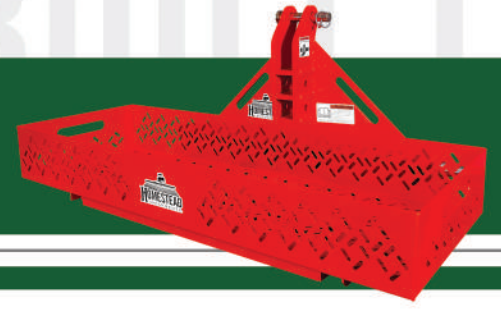

ADJUSTABLE RECEIVER HITCH

Homestead Implements Pinnacle Series Adjustable Receiver Hitch		
Technical Specification		
Model Numbers	HI-P-RHA1	HI-P-RHA2
Total Weight	81 lbs. (36.74 kg)	96 lbs. (43.51 kg)
Category	Category-1	Category-2
Adjustable Receiver Size	2"	
Adjustable Receiver Location	3 Adjustable Positions	3 Adjustable Positions
Width	31 1/2"	40"
Height	20"	
3-Point Hitch Type	Category-1, Fits Quick-Hitch & iMatch	Category-1, Fits Quick-Hitch & iMatch
Lower Receiver Hitch	2" Receiver	

Homestead Implements Pinnacle Series Adjustable Receiver Hitch Basket				
Technical Specification				
Model Numbers	HI-P-BSK1-31	HI-P-BSK1-43	HI-P-BSK2-31	HI-P-BSK2-43
Total Weight	43 lbs. (19.50 kg)	50 lbs. (22.67 kg)	44 lbs. (19.95 kg)	52 lbs. (23.58 kg)
Category	Category-1		Category-2	
Hitch Size	2" Receiver			
Width	31"	43"	31"	43"
Dimensions (L X W X H)	16" X 31" X 5 1/2"	16" X 43" X 5 1/2"	16" X 31" X 5 1/2"	16" X 43" X 5 1/2"
Capacity (cu. ft.)	1.58 ft ³	2.20 ft ³	1.58 ft ³	2.20 ft ³