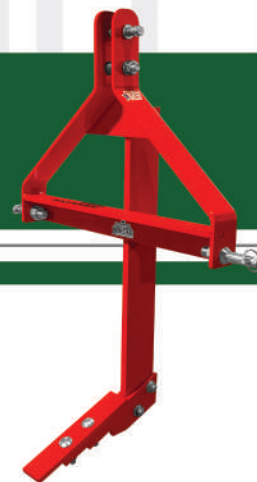

# SUBSOILER

## Homestead Implements Independence Series Subsoiler

### Technical Specification

<b>Model Numbers</b>	<b>HI-I-SS</b>
<b>Maximum Horsepower</b>	40 hp (29.8 kw)
<b>Weight</b>	90 lbs (40.82 kg)
<b>Hitch Type</b>	Cat. I, Fits Quick-Hitch & iMatch
<b>Width</b>	16"
<b>Height</b>	42"
<b>Max. Cutting Depth</b>	20"
<b>No. of Shanks</b>	1
<b>Cutting point</b>	1/2" X 2 1/2" X 12" (HARDOX 450)
<b>Shank Size</b>	3/4" x 4" wide (A572 GRADE 50)